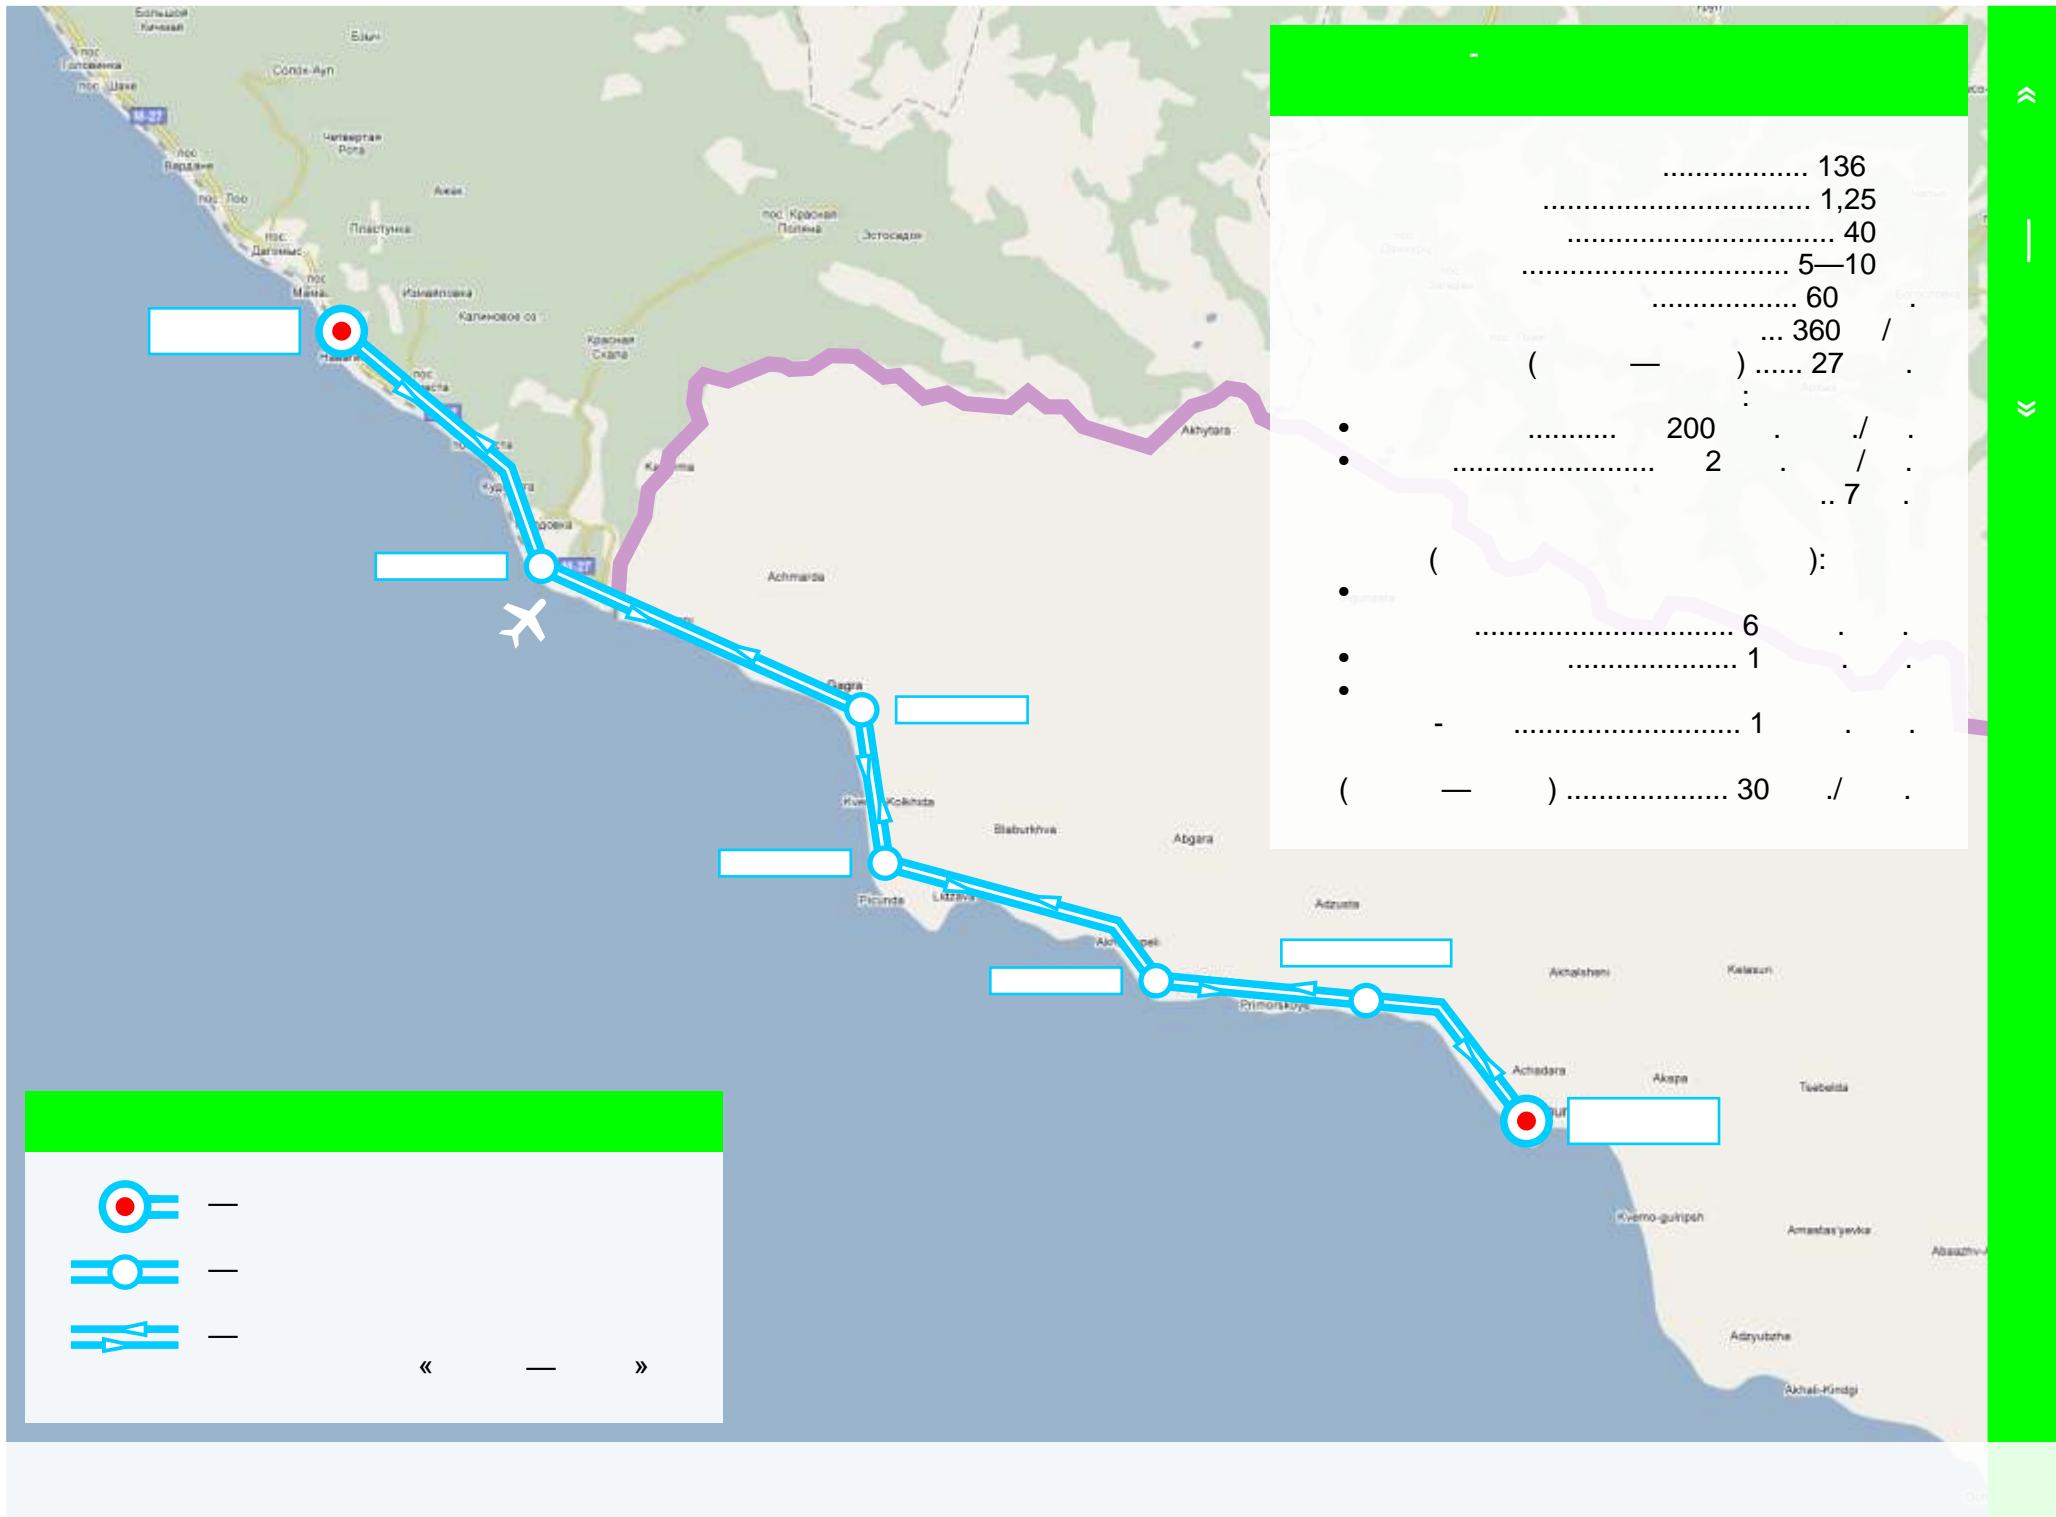

2009

[Red circle node]

[Blue circle node]

[Blue circle node]

[Blue circle node]

[Blue circle node]

[Blue circle node]

[Red circle node]

Legend:

- [Red circle node] —
- [Blue circle node] —
- [Blue line with arrow] —

« — »

.....	136
.....	1,25
.....	40
.....	5—10
.....	60
.....	360 /
(—)	27
.....	200 /
.....	2 /
.....	7
(—)	:
.....	6
.....	1
-	1
(—)	30 /